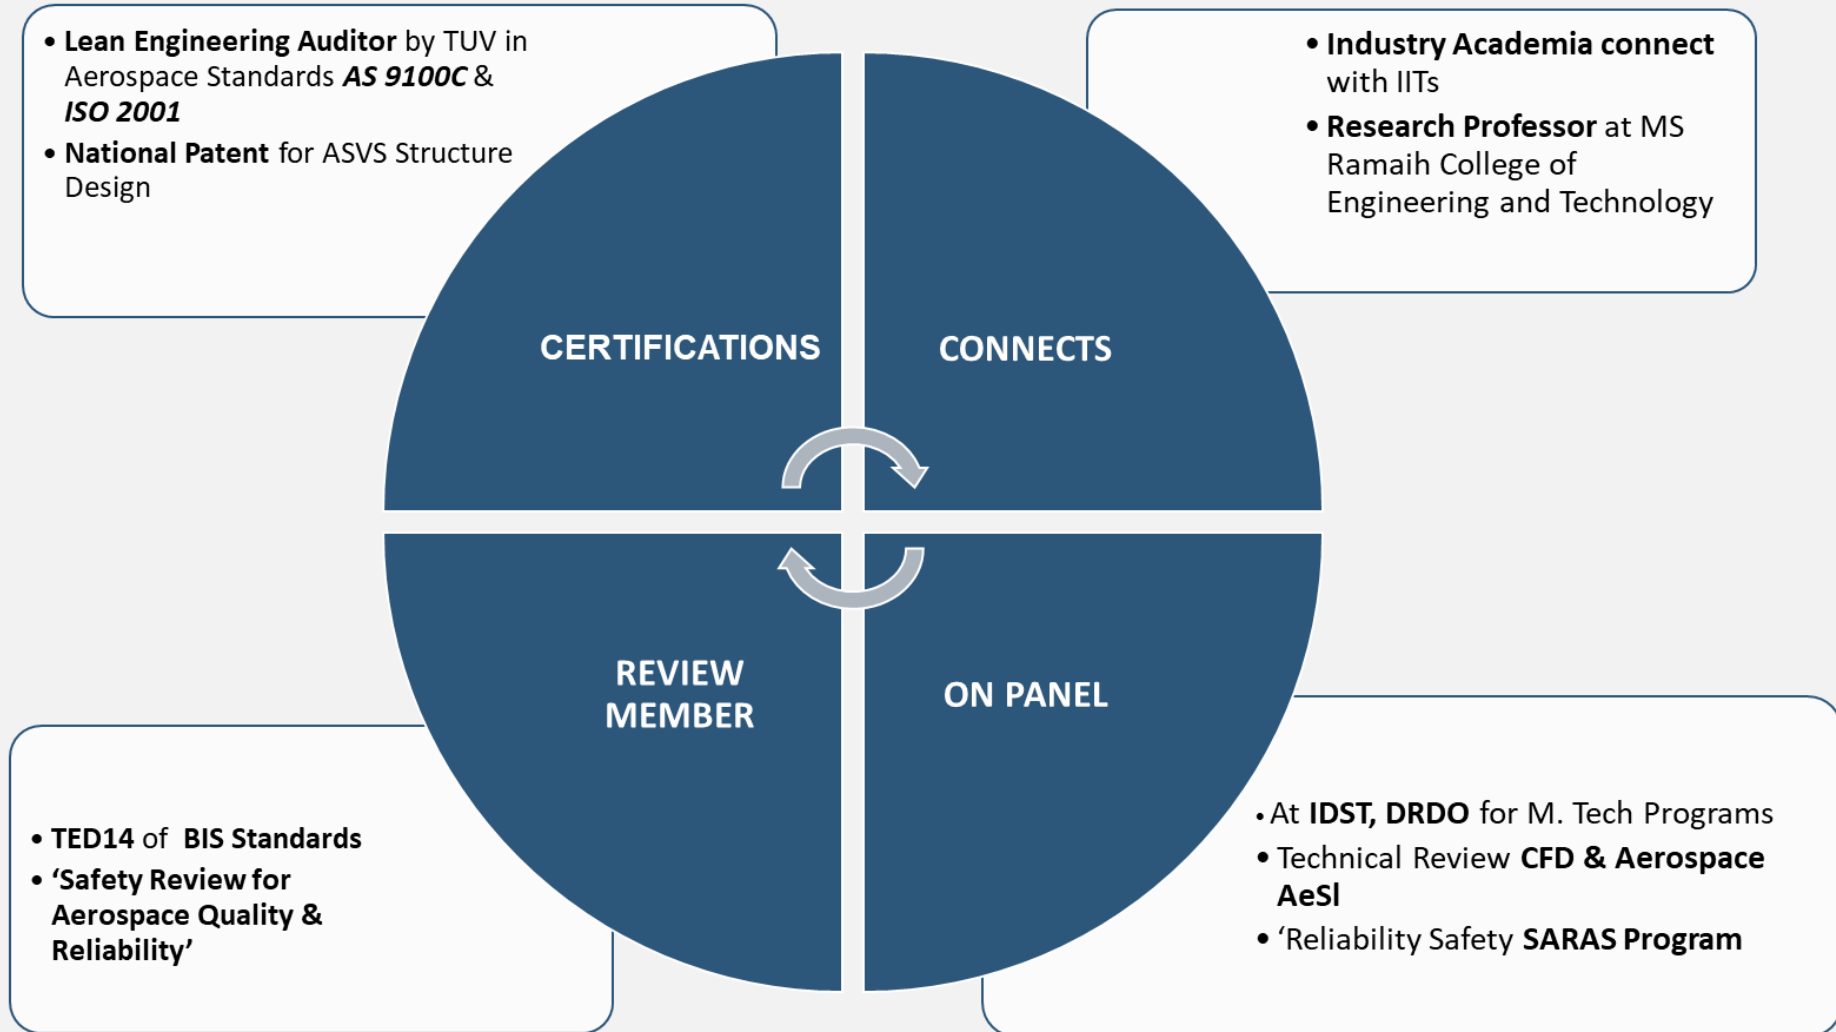

OUR AFFILIATIONS